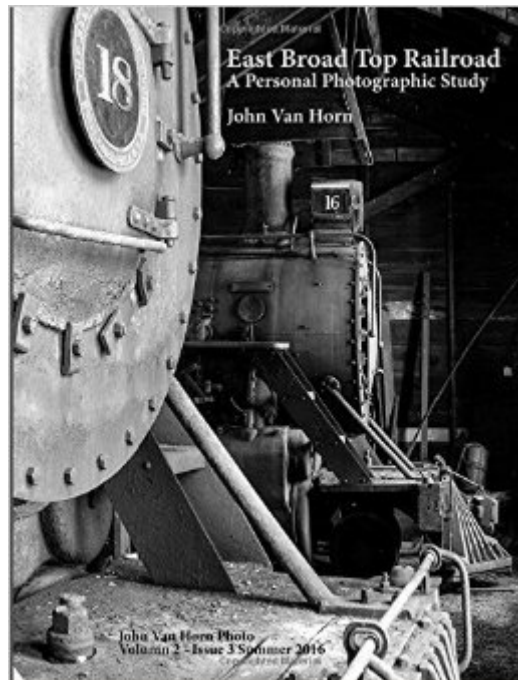

# East Broad Top Railroad: A Personal Photographic Study (John Van Horn Photo) (Volume 2)

## Synopsis

The East Broad Top Railroad, a narrow gauge railway, is a unique piece of Americana and railroading. Located in south central Pennsylvania, it is a time capsule of structures and machinery from a past era. My good college friend and fellow photographer W. Craig Angle introduced me to the railroad in 1970. This study deals only with the two largest facilities on the EBT. The Mount Union yard was where coal was unloaded from the railroad, processed and reloaded onto standard gauge railroad cars. Rockhill Furnace, also often referred to as Orbisonia (the neighboring town), with its rail yard, railroad shops and roundhouse is considered an exceptionally well preserved early twentieth century industrial complex. This photographic study is just that -- a study, not a historical document, or a then and now essay, but what caught my eye, as a photographer, and as a railfan, what I found most visually interesting.