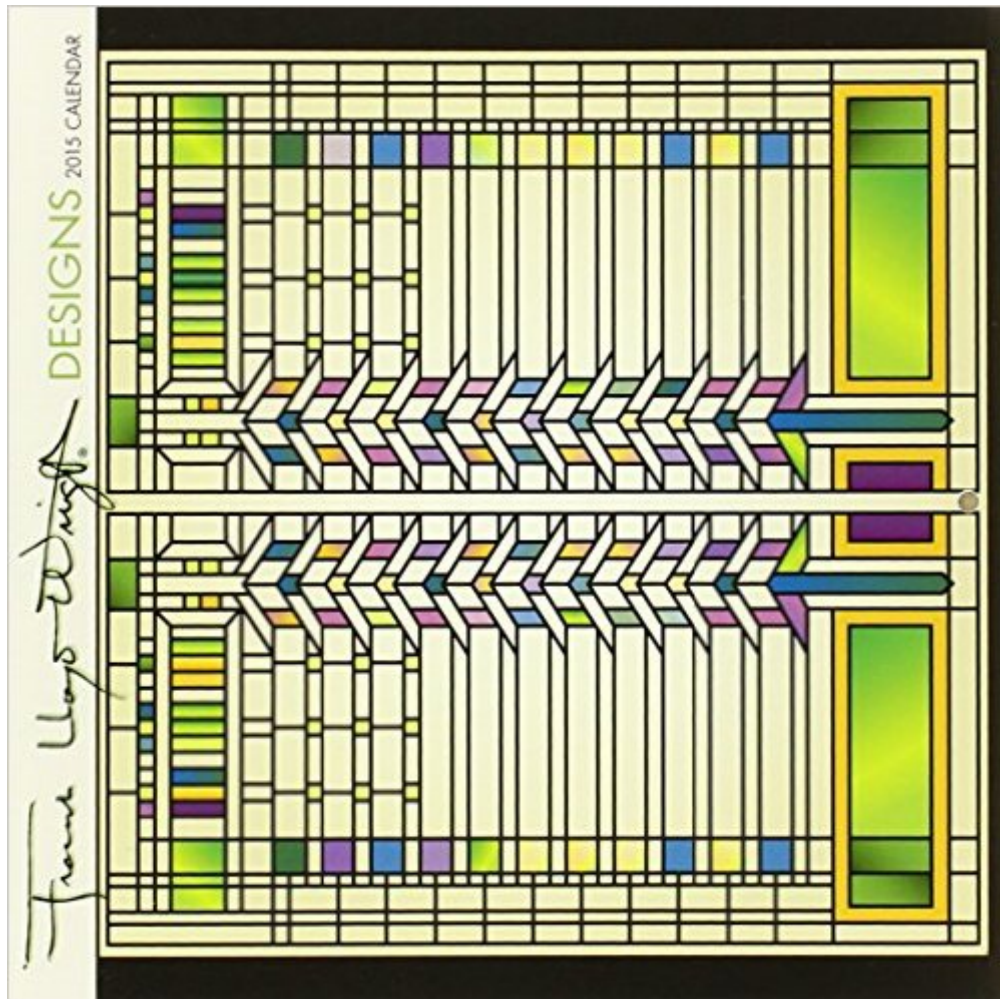

The book was found

Frank Lloyd Wright Designs 2015 Calendar

Synopsis

This miniature 2015 twelve-month calendar from Pomegranate features amazing geometric designs by Frank Lloyd Wright. While known best for his architecture, these images highlight details and ornamentation. Images include Art Glass, textile and rug designs featured in various homes and gardens created by Wright. Pomegranate calendars are printed with soy-based inks on FSC certified paper.