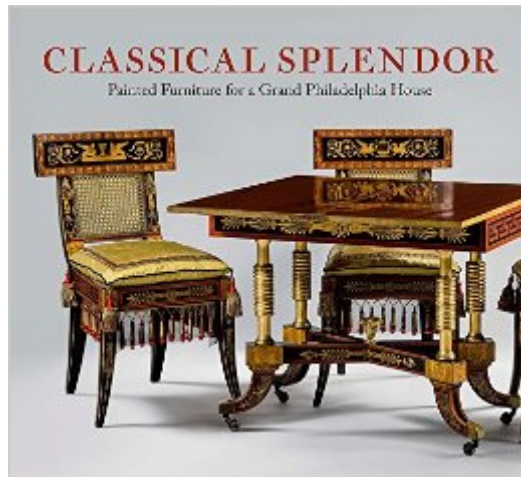

# Classical Splendor: Painted Furniture For A Grand Philadelphia House

## Synopsis

This handsome book explores in depth a group of stunning painted and gilded furniture designed by the architect Benjamin Henry Latrobe (1764–1820), best known for originating the plans for the United States Capitol. The furniture was made in Philadelphia for one of the city's finest houses—the home of William and Mary Wilcocks Waln, which Latrobe also designed. Drawing on a multiyear conservation and research project, *Classical Splendor* reveals new insights into the patrons, makers, and history behind these extraordinary pieces. In addition to extensively documenting each item, the book attests to Latrobe's significant contributions to American furniture design—his pieces for the Waln house introduced, and served as exemplars of, a classical style rooted in ancient Greek and Roman design.